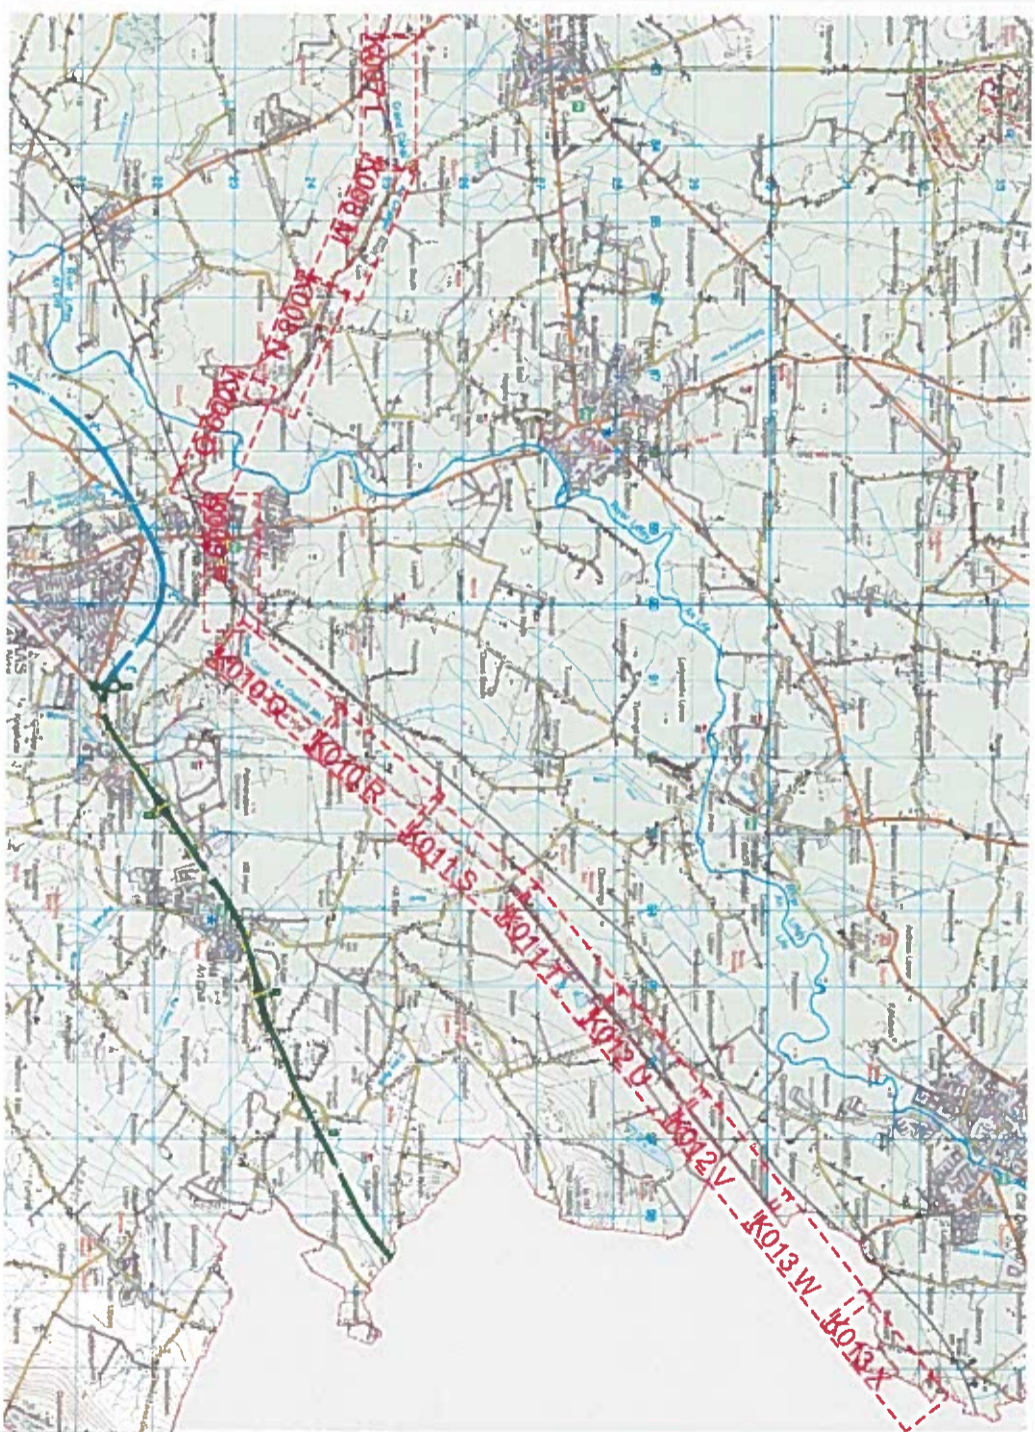

COUNTY KILDARE WITH KEY PLAN

KEY PLAN - EDENDERRY - GOATSTOWN

KEY PLAN - GOATSTOWN - MULLLAUNS

 <p><b>Kildare County Council</b> Planning Department Aras Chill Dara, Devoey Park, Naas, Co Kildare.</p>		<p>© Ordnance Survey Ireland. All rights reserved. License No. 2004/07/0044 (Kildare County Council)</p>
PROJECT:	Proposed Grand Canal Cycling and Walking Route	
TITLE:	Context Map - Site Location Plan	
SCALE:	PROJECT NO:	DRAWING NO:
NTS	GCP8CR	400/18/210
DATE:	DRAWN BY:	CHECKED:
Sep 2016	EM	LC