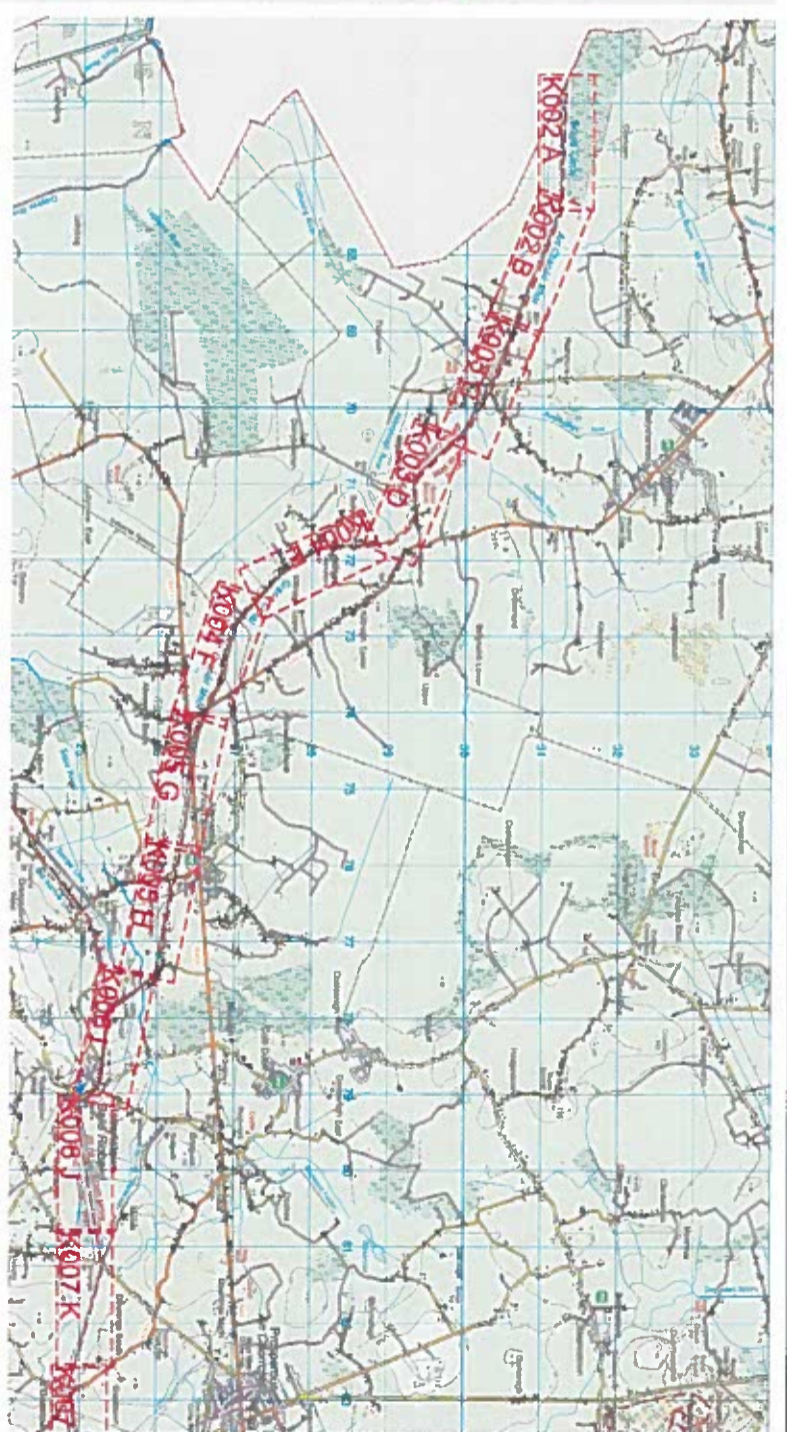

COUNTY KILDARE WITH KEY PLAN

KEY PLAN - EDENDERRY - GOATSTOWN

KEY PLAN - GOATSTOWN - MULLLAUNS

 <p><b>Kildare County Council</b> Planning Department Aras Chill Dara, Devoey Park, Naas, Co Kildare.</p>		<p>© Ordnance Survey Ireland. All rights reserved. License No. 2004/07/0044 (Kildare County Council)</p>
PROJECT:	Proposed Grand Canal Cycling and Walking Route	
TITLE:	Context Map - Site Location Plan	
SCALE:	PROJECT NO:	DRAWING NO:
NTS	GCP8CR	400/18/210
DATE:	DRAWN BY:	CHECKED:
Sep 2016	EM	LC